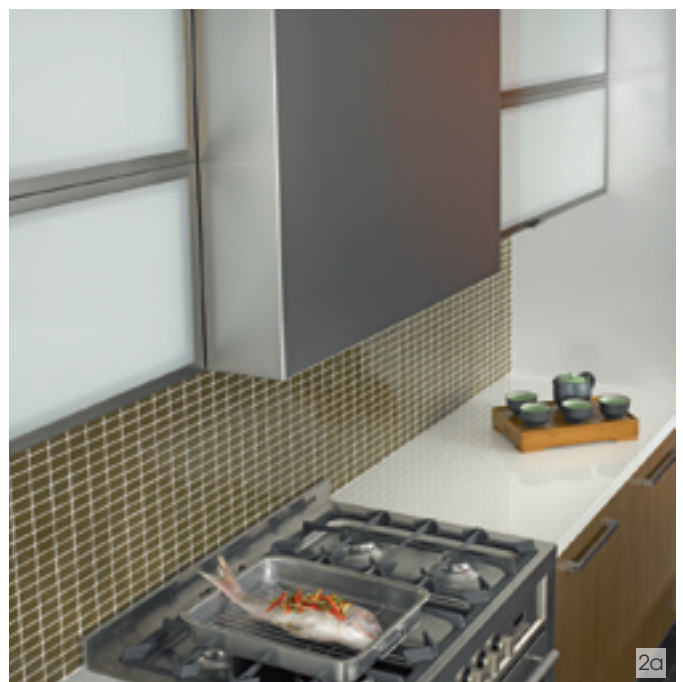

polytec

ALYTEC aluminium framed glass doors

Create your look

Enhance the style and sophistication of your kitchen design with the addition of sleek ALYTEC aluminium doors.

GLASS INSERTS

Frosted glass

Starphire white glass

Mirror glass

Clear glass

The above glass inserts are shown in a brushed stainless 23mm frame.

ALYTEC aluminium framed glass doors are available in a subtle satin aluminium, or a striking new brushed stainless finish. ALYTEC doors create an elegant focal point to compliment modern kitchen decor. Whether you are creating a completely new kitchen or introducing extra features to an existing kitchen, ALYTEC doors will add contemporary appeal for a minimal additional cost. With four modern frames, ALYTEC doors reflect the latest trends in European design. Choose from a classic slimline, eye-catching wide frame or add an extra dimension with a shadow frame, inlaid with your choice of glass inserts.

3

The Brushed Stainless finish is similar in colour to stainless steel appliances allowing for a more consistent look when creating your kitchen design. ALYTEC doors are designed to highlight and compliment polytec's product range including Benchtop laminates, Thermolaminated vinyl doors and Melamine doors. ALYTEC doors can now be used in drawer front applications allowing for further flexibility in your kitchen design.