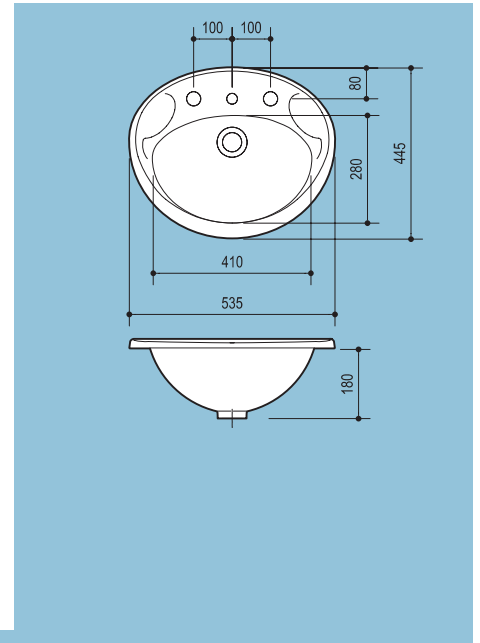

Finishes	Options	Code
white vitreous china	1 taphole	1-484-005
white vitreous china	3 tapholes	1-484-008

Concorde 500

- suitable for general purpose applications
- fits counter tops approximately 480mm wide
- basin size: 500 x 425mm
- bowl capacity: 7 litres
- tapware not included

Finishes	Options	Code
white vitreous china	1 taphole	1-484-020
white vitreous china	3 tapholes	1-484-023

Tasman Deluxe

- suitable for general purpose applications
- smooth rounded contours for easy cleaning
- basin size: 500mm x 410mm
- bowl capacity: 7 litres
- tapware not included

Finishes	Options	Code
white vitreous china	1 taphole	1-484-160
white vitreous china	3 tapholes	1-484-163

· FOWLER ·™

Ask about our full range of Basins by

caroma™

Self-Rimming Basins

Regent

- suitable for general purpose applications
- distinctive teardrop soap recesses
- basin size: 535mm x 445mm
- bowl capacity: 9 litres
- tapware not included

·FOWLER·™

Finishes	Options	Code
white vitreous china	1 taphole	1-484-155
white vitreous china	3 tapholes	1-484-158

Centro

- suitable for general purpose applications
- fits counter tops approximately 535mm wide
- basin size: 565 x 395mm
- bowl capacity: 7.5 litres
- tapware not included