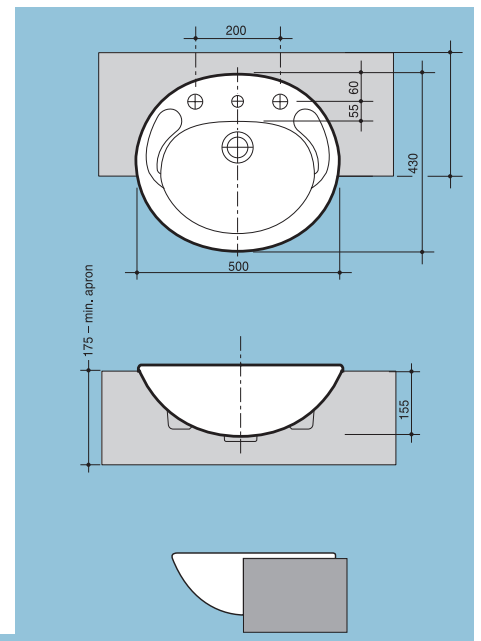

Finishes	Options	Code
white vitreous china	1 taphole	1-484-105
white vitreous china	3 tapholes	1-484-108

Concorde 500

- suitable for general purpose domestic, commercial and disabled persons applications
- suitable for narrow counter tops - minimum width of 300mm
- compact size provides space saving bowl projection from counter top
- basin size: 500mm x 430mm
- bowl capacity: 8 litres
- tapware not included

Finishes	Options	Code
white vitreous china	1 taphole	1-484-110
white vitreous china	3 tapholes	1-484-113

Tasman Deluxe

- suitable for general purpose applications
- easy access to bowl
- basin size: 500 x 415mm
- bowl capacity: 7 litres
- tapware not included

Finishes	Options	Code
white vitreous china	1 taphole	1-484-220
white vitreous china	3 tapholes	1-484-223

• FOWLER™

Self-Rimming Basins

Cameo

- suitable for general purpose applications
- fits counter tops approximately 480mm wide
- basin size: 540 x 420mm
- bowl capacity: 9 litres
- tapware not included

·FOWLER·™

Finishes	Options	Code
white vitreous china	1 taphole	1-484-155
white vitreous china	3 tapholes	1-484-158

Centro

- suitable for general purpose applications
- fits counter tops approximately 535mm wide
- basin size: 565 x 395mm
- bowl capacity: 7.5 litres
- tapware not included