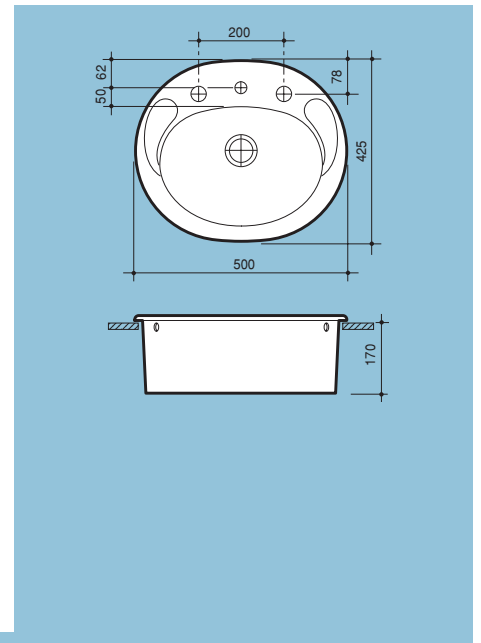

Finishes	Options	Code
white vitreous china	1 taphole	1-484-220
white vitreous china	3 tapholes	1-484-223

• FOWLER™

Self-Rimming Basins

Cameo

- suitable for general purpose applications
- fits counter tops approximately 480mm wide
- basin size: 540 x 420mm
- bowl capacity: 9 litres
- tapware not included

Finishes	Options	Code
white vitreous china	1 taphole	1-484-005
white vitreous china	3 tapholes	1-484-008

Concorde 500

- suitable for general purpose applications
- fits counter tops approximately 480mm wide
- basin size: 500 x 425mm
- bowl capacity: 7 litres
- tapware not included

Finishes	Options	Code
white vitreous china	1 taphole	1-484-020
white vitreous china	3 tapholes	1-484-023

Tasman Deluxe

- suitable for general purpose applications
- smooth rounded contours for easy cleaning
- basin size: 500mm x 410mm
- bowl capacity: 7 litres
- tapware not included

·FOWLER·™

Finishes	Options	Code
white vitreous china	1 taphole	1-484-155
white vitreous china	3 tapholes	1-484-158

Centro

- suitable for general purpose applications
- fits counter tops approximately 535mm wide
- basin size: 565 x 395mm
- bowl capacity: 7.5 litres
- tapware not included