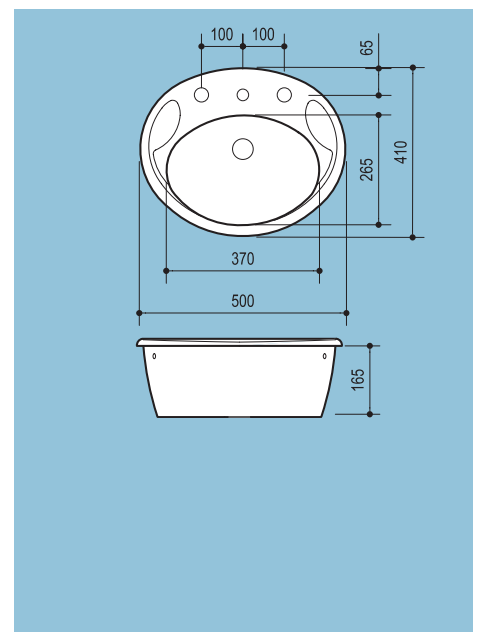

Finishes	Options	Code
white vitreous china	1 taphole	1-484-220
white vitreous china	3 tapholes	1-484-223

• FOWLER™

Self-Rimming Basins

Cameo

- suitable for general purpose applications
- fits counter tops approximately 480mm wide
- basin size: 540 x 420mm
- bowl capacity: 9 litres
- tapware not included

Finishes	Options	Code
white vitreous china	1 taphole	1-484-005
white vitreous china	3 tapholes	1-484-008

Concorde 500

- suitable for general purpose applications
- fits counter tops approximately 480mm wide
- basin size: 500 x 425mm
- bowl capacity: 7 litres
- tapware not included

Finishes	Options	Code
white vitreous china	1 taphole	1-484-020
white vitreous china	3 tapholes	1-484-023

Tasman Deluxe

- suitable for general purpose applications
- smooth rounded contours for easy cleaning
- basin size: 500mm x 410mm
- bowl capacity: 7 litres
- tapware not included

·FOWLER·™

Finishes	Options	Code
white vitreous china	1 taphole	1-484-155
white vitreous china	3 tapholes	1-484-158

Centro

- suitable for general purpose applications
- fits counter tops approximately 535mm wide
- basin size: 565 x 395mm
- bowl capacity: 7.5 litres
- tapware not included