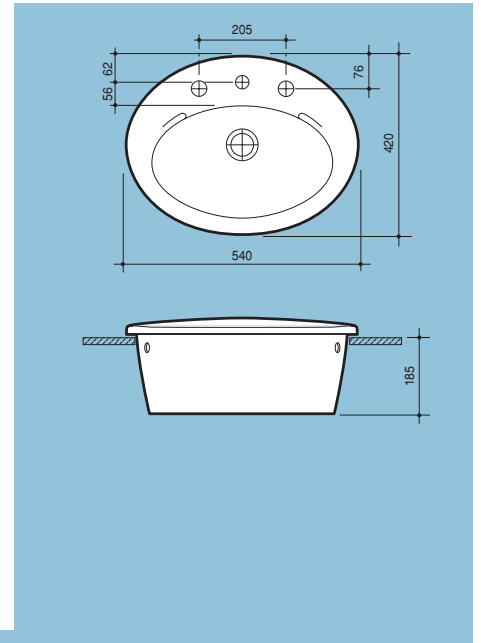

Finishes	Options	Code
white vitreous china	1 taphole	1-484-220
white vitreous china	3 tapholes	1-484-223

• FOWLER™

Self-Rimming Basins

Cameo

- suitable for general purpose applications
- fits counter tops approximately 480mm wide
- basin size: 540 x 420mm
- bowl capacity: 9 litres
- tapware not included

Finishes	Options	Code
white vitreous china	1 taphole	1-484-005
white vitreous china	3 tapholes	1-484-008

Concorde 500

- suitable for general purpose applications
- fits counter tops approximately 480mm wide
- basin size: 500 x 425mm
- bowl capacity: 7 litres
- tapware not included

Finishes	Options	Code
white vitreous china	1 taphole	1-484-020
white vitreous china	3 tapholes	1-484-023

Tasman Deluxe

- suitable for general purpose applications
- smooth rounded contours for easy cleaning
- basin size: 500mm x 410mm
- bowl capacity: 7 litres
- tapware not included

·FOWLER·™

Finishes	Options	Code
white vitreous china	1 taphole	1-484-155
white vitreous china	3 tapholes	1-484-158

Centro

- suitable for general purpose applications
- fits counter tops approximately 535mm wide
- basin size: 565 x 395mm
- bowl capacity: 7.5 litres
- tapware not included