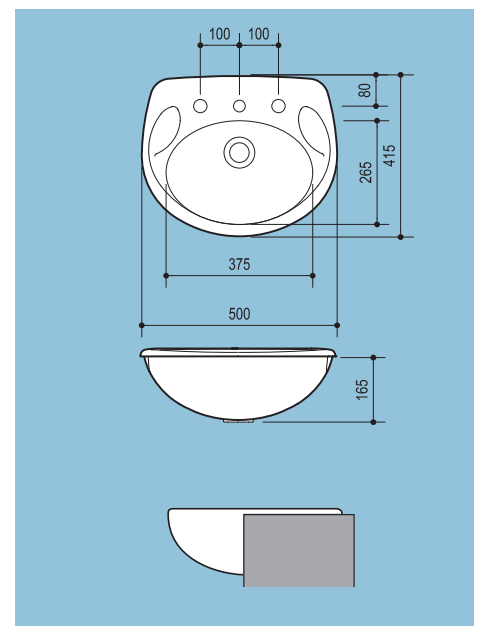

Finishes	Options	Code
white vitreous china	1 taphole	1-484-105
white vitreous china	3 tapholes	1-484-108

Concorde 500

- suitable for general purpose domestic, commercial and disabled persons applications
- suitable for narrow counter tops - minimum width of 300mm
- compact size provides space saving bowl projection from counter top
- basin size: 500mm x 430mm
- bowl capacity: 8 litres
- tapware not included

Finishes	Options	Code
white vitreous china	1 taphole	1-484-110
white vitreous china	3 tapholes	1-484-113

Tasman Deluxe

- suitable for general purpose applications
- easy access to bowl
- basin size: 500 x 415mm
- bowl capacity: 7 litres
- tapware not included

Finishes	Options	Code
white vitreous china	1 taphole	1-484-220
white vitreous china	3 tapholes	1-484-223

• FOWLER™

Self-Rimming Basins

Cameo

- suitable for general purpose applications
- fits counter tops approximately 480mm wide
- basin size: 540 x 420mm
- bowl capacity: 9 litres
- tapware not included

Finishes	Options	Code
white vitreous china	1 taphole	1-484-005
white vitreous china	3 tapholes	1-484-008

Concorde 500

- suitable for general purpose applications
- fits counter tops approximately 480mm wide
- basin size: 500 x 425mm
- bowl capacity: 7 litres
- tapware not included