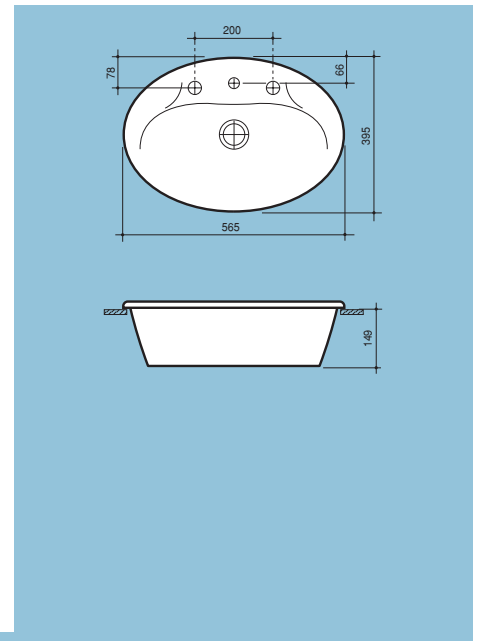

Finishes	Options	Code
white vitreous china	1 taphole	1-484-005
white vitreous china	3 tapholes	1-484-008

Concorde 500

- suitable for general purpose applications
- fits counter tops approximately 480mm wide
- basin size: 500 x 425mm
- bowl capacity: 7 litres
- tapware not included

Finishes	Options	Code
white vitreous china	1 taphole	1-484-020
white vitreous china	3 tapholes	1-484-023

Tasman Deluxe

- suitable for general purpose applications
- smooth rounded contours for easy cleaning
- basin size: 500mm x 410mm
- bowl capacity: 7 litres
- tapware not included

Finishes	Options	Code
white vitreous china	1 taphole	1-484-160
white vitreous china	3 tapholes	1-484-163

· FOWLER ·™

Ask about our full range of Basins by

caroma™

Self-Rimming Basins

Regent

- suitable for general purpose applications
- distinctive teardrop soap recesses
- basin size: 535mm x 445mm
- bowl capacity: 9 litres
- tapware not included

·FOWLER·™

Finishes	Options	Code
white vitreous china	1 taphole	1-484-155
white vitreous china	3 tapholes	1-484-158

Centro

- suitable for general purpose applications
- fits counter tops approximately 535mm wide
- basin size: 565 x 395mm
- bowl capacity: 7.5 litres
- tapware not included