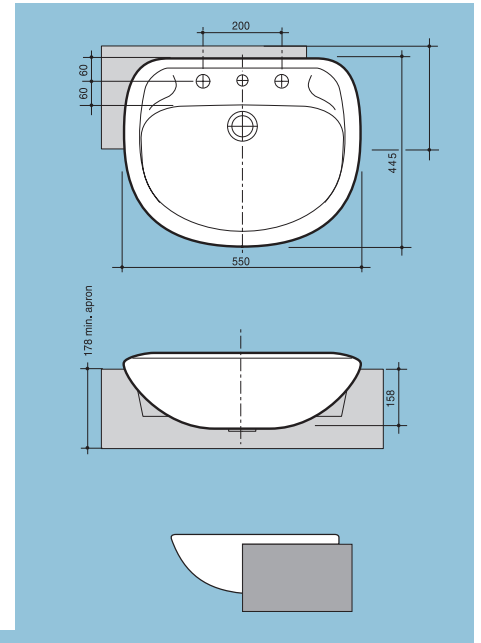

Lincoln Sentry Bathroom Basin Selection

Semi-Recessed / Self-Rimming Basins

caroma[®]

Best Service. Best Value. Best Advice.

Semi-Recessed Basins

Caravelle 550

- suitable for general purpose domestic, commercial and disabled persons applications
- smooth rounded contours for easy cleaning
- basin size: 550 x 445mm
- bowl capacity: 9 litres
- tapware not included

Finishes	Options	Code
white vitreous china	1 taphole	1-484-105
white vitreous china	3 tapholes	1-484-108

Concorde 500

- suitable for general purpose domestic, commercial and disabled persons applications
- suitable for narrow counter tops - minimum width of 300mm
- compact size provides space saving bowl projection from counter top
- basin size: 500mm x 430mm
- bowl capacity: 8 litres
- tapware not included

Finishes	Options	Code
white vitreous china	1 taphole	1-484-110
white vitreous china	3 tapholes	1-484-113

Tasman Deluxe

- suitable for general purpose applications
- easy access to bowl
- basin size: 500 x 415mm
- bowl capacity: 7 litres
- tapware not included

Finishes	Options	Code
white vitreous china	1 taphole	1-484-220
white vitreous china	3 tapholes	1-484-223

• FOWLER™

Self-Rimming Basins

Cameo

- suitable for general purpose applications
- fits counter tops approximately 480mm wide
- basin size: 540 x 420mm
- bowl capacity: 9 litres
- tapware not included