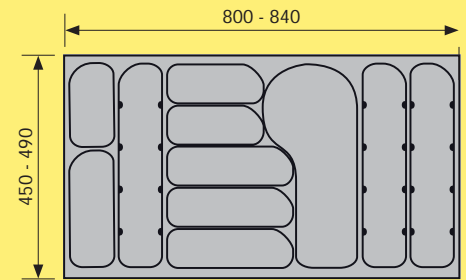

Futura Cutlery Trays

The Futura Cutlery Insert suit 500mm depth drawers and are available to suit 450mm, 600mm and 900mm cutlery / utensil drawer depth. Available in white for white drawer sides and grey for stainless steel drawer sides.

Type	Finish	Code
45L	White	1-452-540
45L	Grey	1-452-550
60L	White	1-452-543
60L	Grey	1-452-553
90L	White	1-452-545
90L	Grey	1-452-555

90L

Slot-in dividers

Colour-matched slot-in dividers allow variable size configuration of compartments.

Slot-in Dividers (sold separately)	
White	1-452-537
Grey	1-452-547

Available from:

Best Service. Best Value. Best Advice.

www.lincolnsentry.com.au