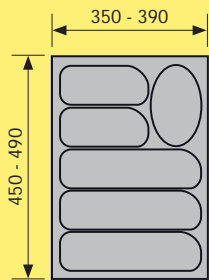

Futura Cutlery Trays

The Futura Cutlery Insert suit 500mm depth drawers and are available to suit 450mm, 600mm and 900mm cutlery / utensil drawer depth. Available in white for white drawer sides and grey for stainless steel drawer sides.

Type	Finish	Code
45L	White	1-452-540
45L	Grey	1-452-550
60L	White	1-452-543
60L	Grey	1-452-553
90L	White	1-452-545
90L	Grey	1-452-555

45L