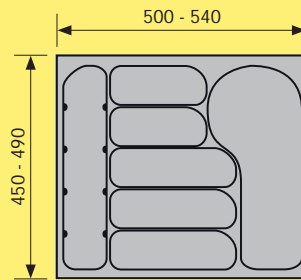

Futura Cutlery Trays

The Futura Cutlery Insert suit 500mm depth drawers and are available to suit 450mm, 600mm and 900mm cutlery / utensil drawer depth. Available in white for white drawer sides and grey for stainless steel drawer sides.

Type	Finish	Code
45L	White	1-452-540
45L	Grey	1-452-550
60L	White	1-452-543
60L	Grey	1-452-553
90L	White	1-452-545
90L	Grey	1-452-555

60L

Slot-in dividers

Colour-matched slot-in dividers allow variable size configuration of compartments.

Slot-in Dividers (sold separately)	
White	1-452-537
Grey	1-452-547

Available from:

Best Service. Best Value. Best Advice.

www.lincolnsentry.com.au